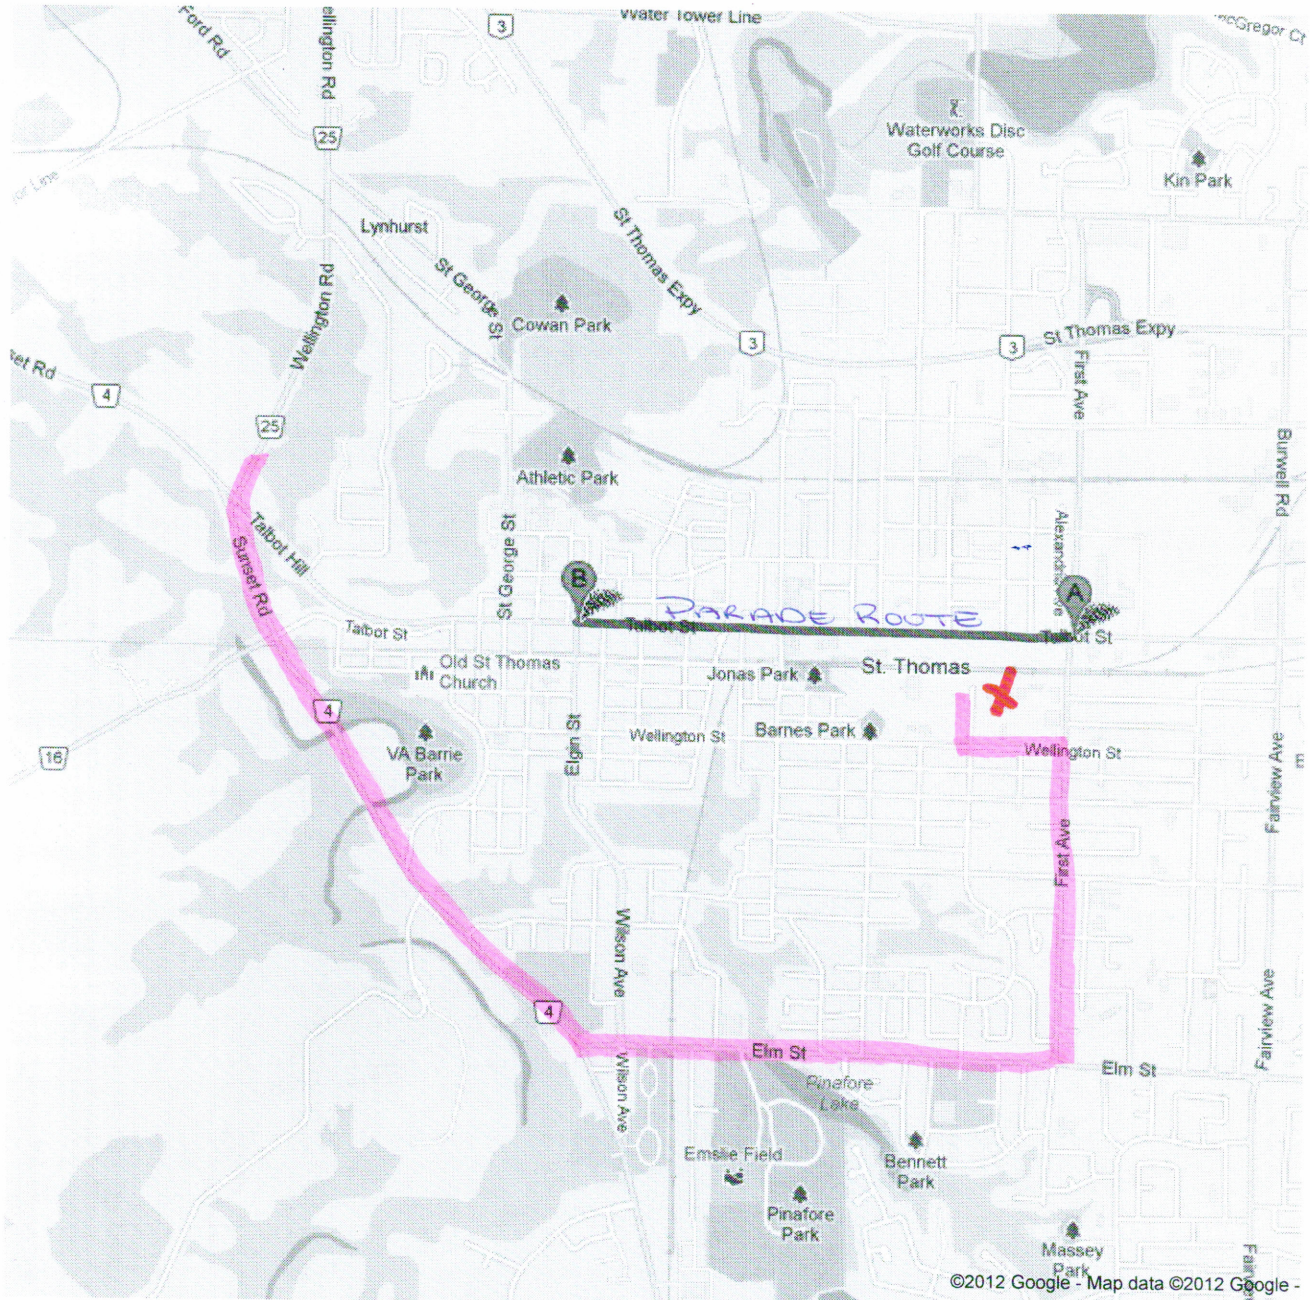

Directions to Talbot St
1.9 km – about 2 mins

X Timken Centre