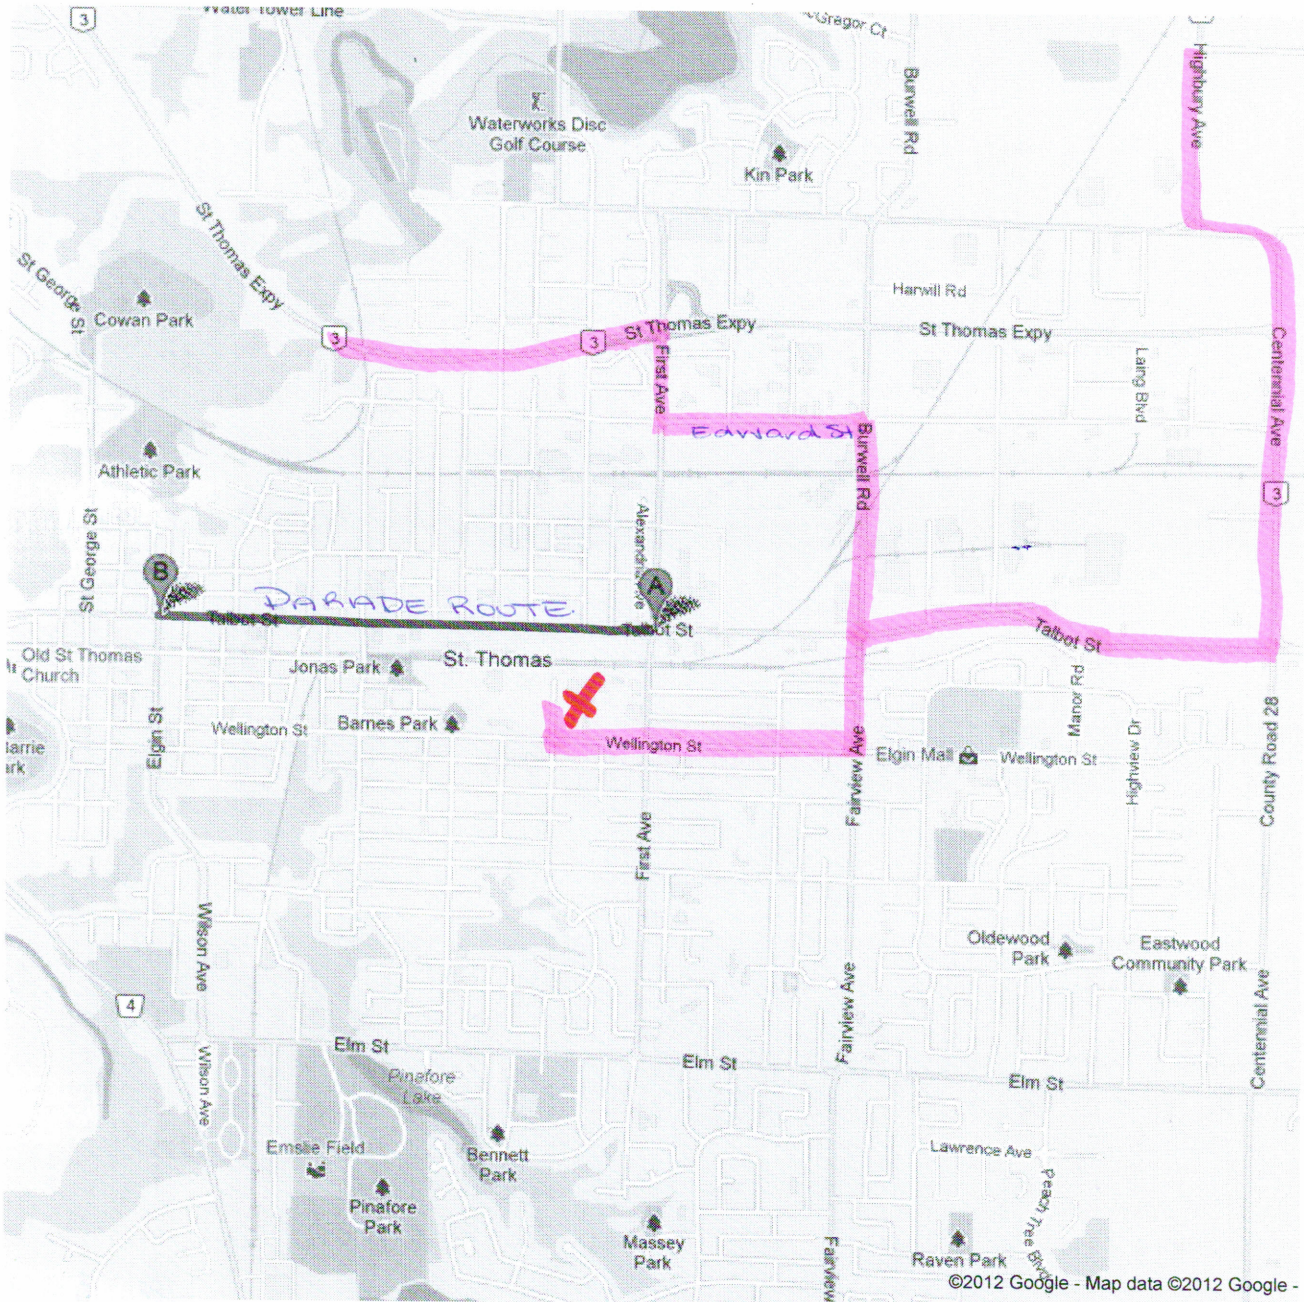

Directions to Talbot St  
1.9 km – about 2 mins

X Timken Centre